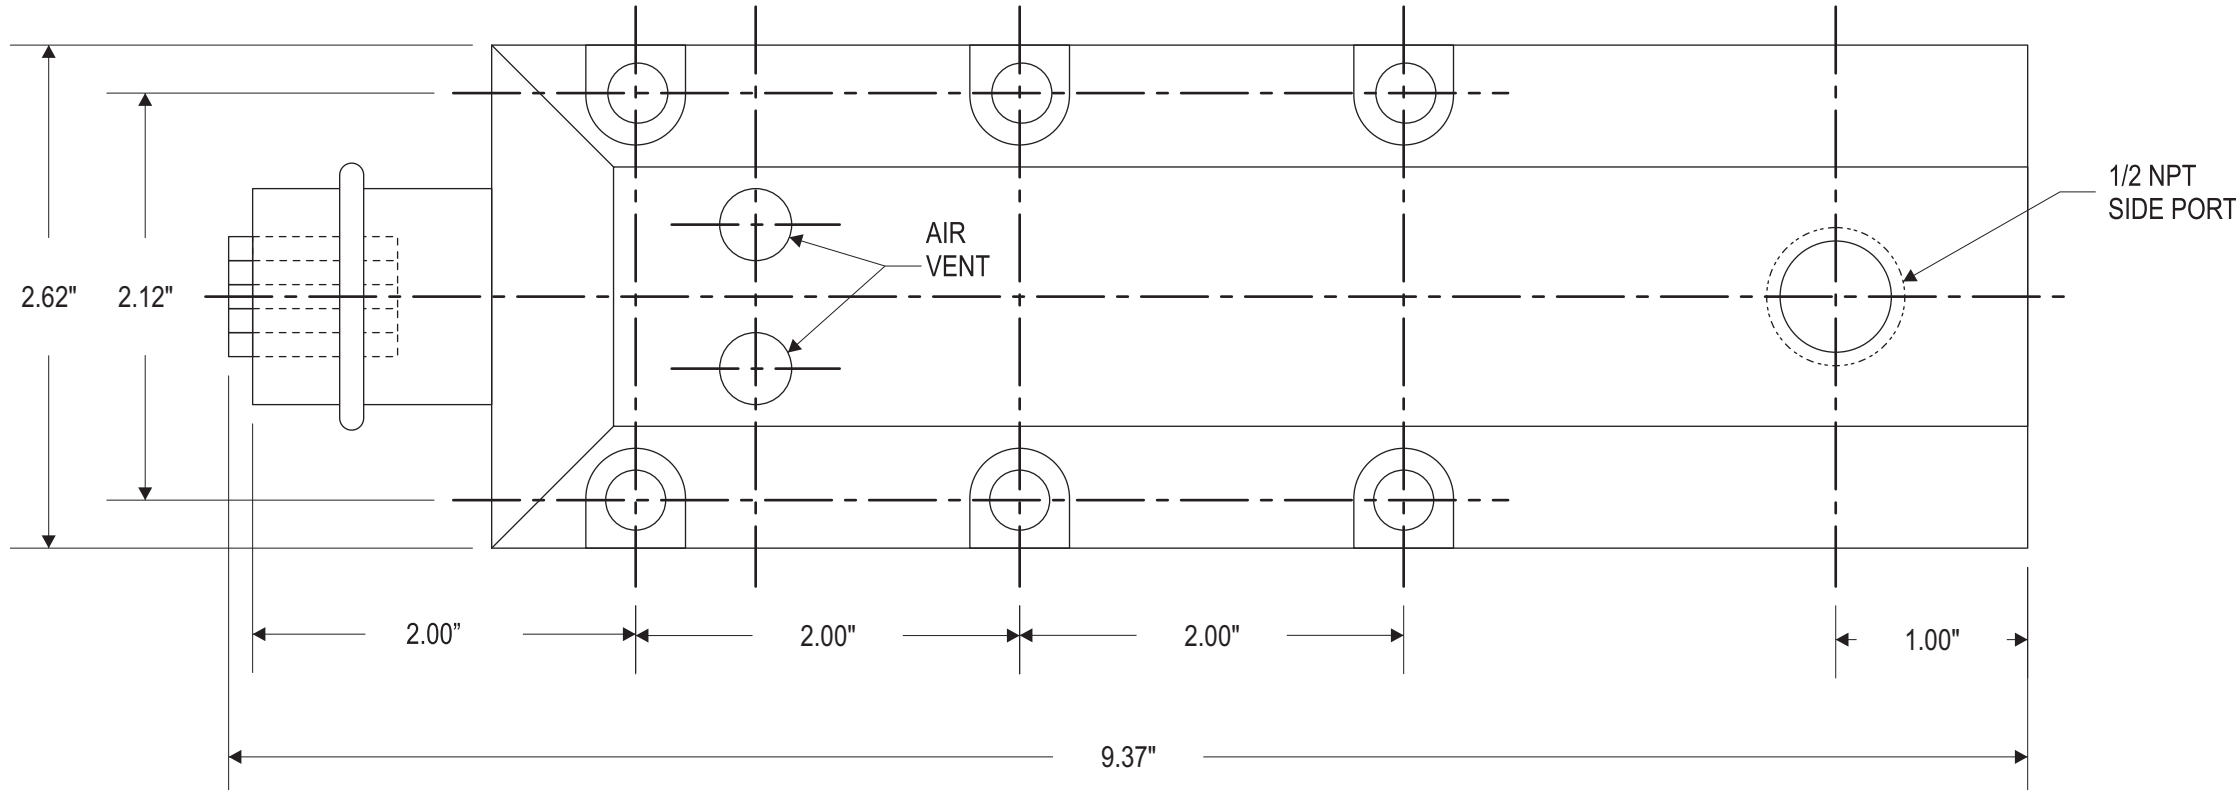

# MOUNTING DIMENSIONS FOR 8 TON AIR IMPACT MARKER

ROD STYLE "A"

ROD STYLE "B"