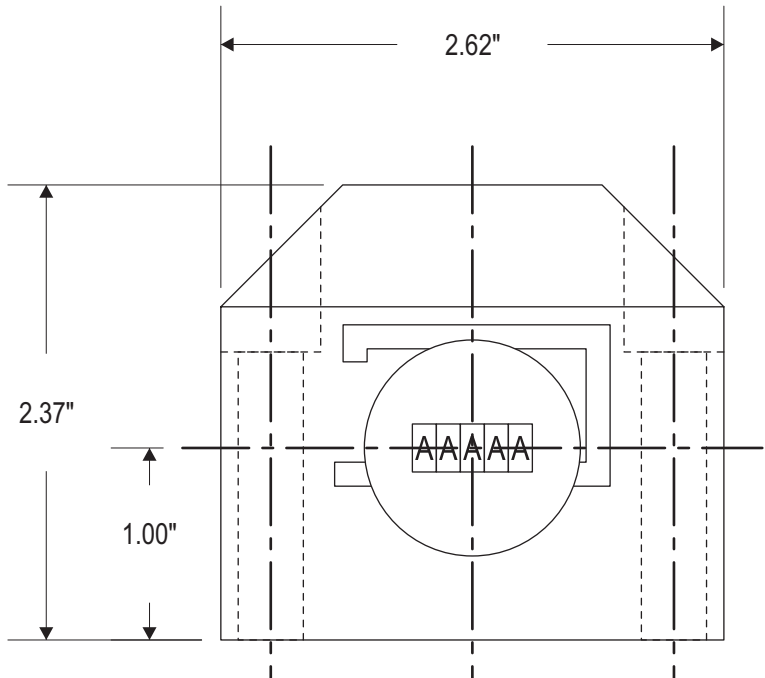

# MOUNTING DIMENSIONS FOR 8 TON AIR IMPACT MARKER

ROD STYLE "A"

ROD STYLE "B"