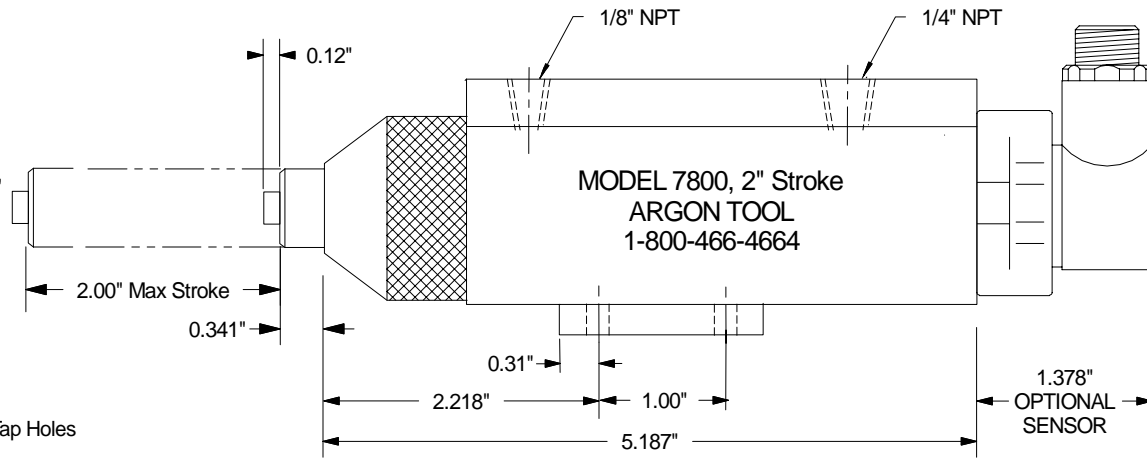

ROD STYLE "A"

ROD STYLE "B"

**MODEL 7800,
2" STROKE,
FOOT MOUNT
NON-ROTATING ROD**

**REAR VIEW
SHOWN WITH
OPTIONAL
PROX SENSOR**

ARGON TOOL & MFG. CO.
MOUNTING DIMENSIONS FOR
MODEL 7800, 2" STROKE AIR IMPACT MARKER