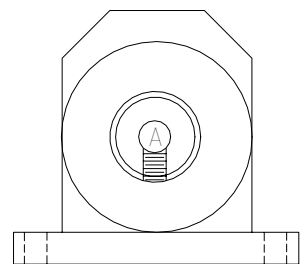

ROD STYLE "A"

ROD STYLE "B"

**MODEL 7800,
2" STROKE,
FOOT MOUNT
NON-ROTATING ROD**

**REAR VIEW
SHOWN WITH
OPTIONAL
PROX SENSOR**

ARGON TOOL & MFG. CO.
MOUNTING DIMENSIONS FOR
MODEL 7800, 2" STROKE AIR IMPACT MARKER