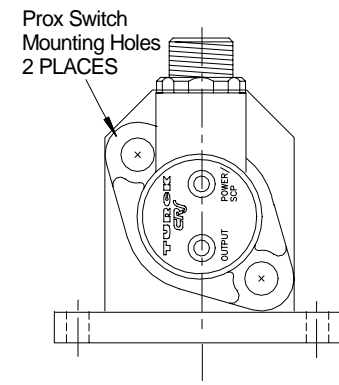

ROD STYLE "A"

ROD STYLE "B"

**MODEL 7800,
2" STROKE,
FOOT MOUNT
NON-ROTATING ROD**

**REAR VIEW
SHOWN WITH
OPTIONAL
PROX SENSOR**

ARGON TOOL & MFG. CO.
MOUNTING DIMENSIONS FOR
MODEL 7800, 2" STROKE AIR IMPACT MARKER