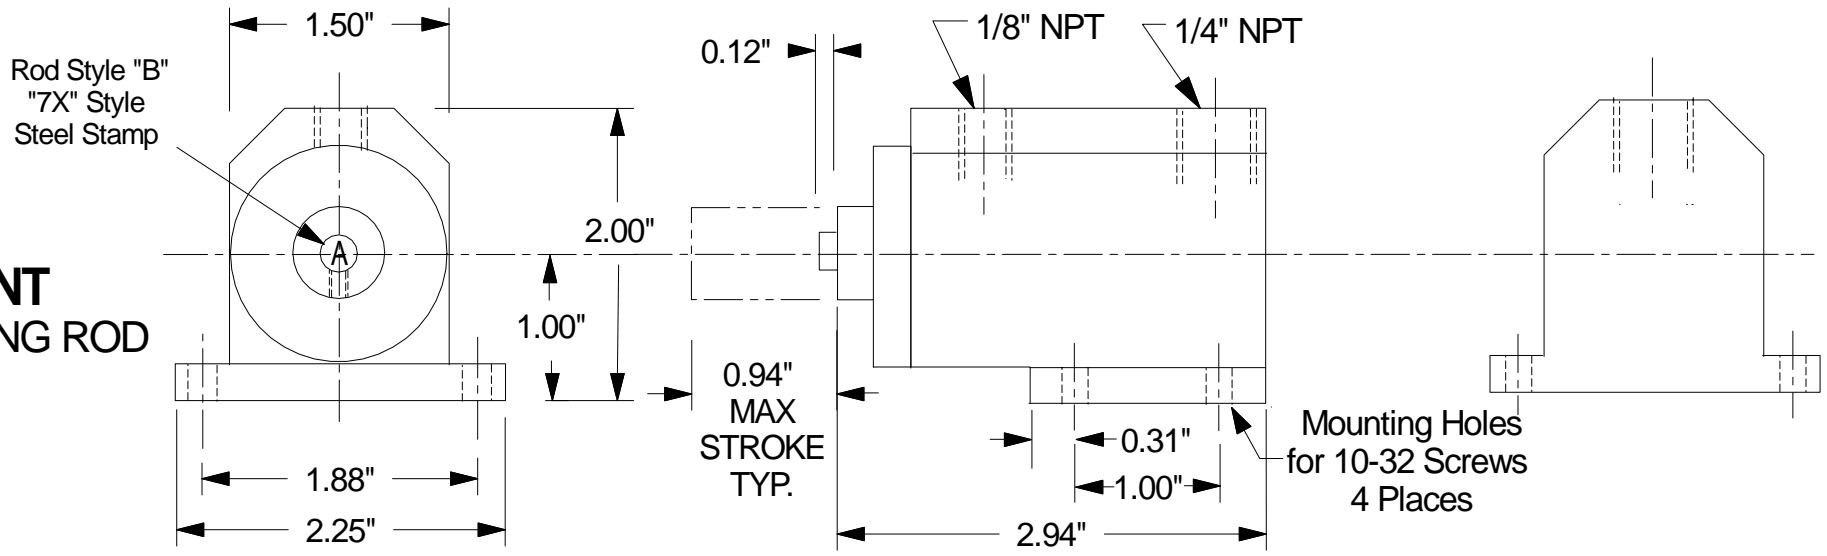

MODEL 7800,
1" STROKE,
FOOT MOUNT
NON-ROTATING ROD

MODEL 7800,
1" STROKE,
REAR MOUNT
NON-ROTATING ROD